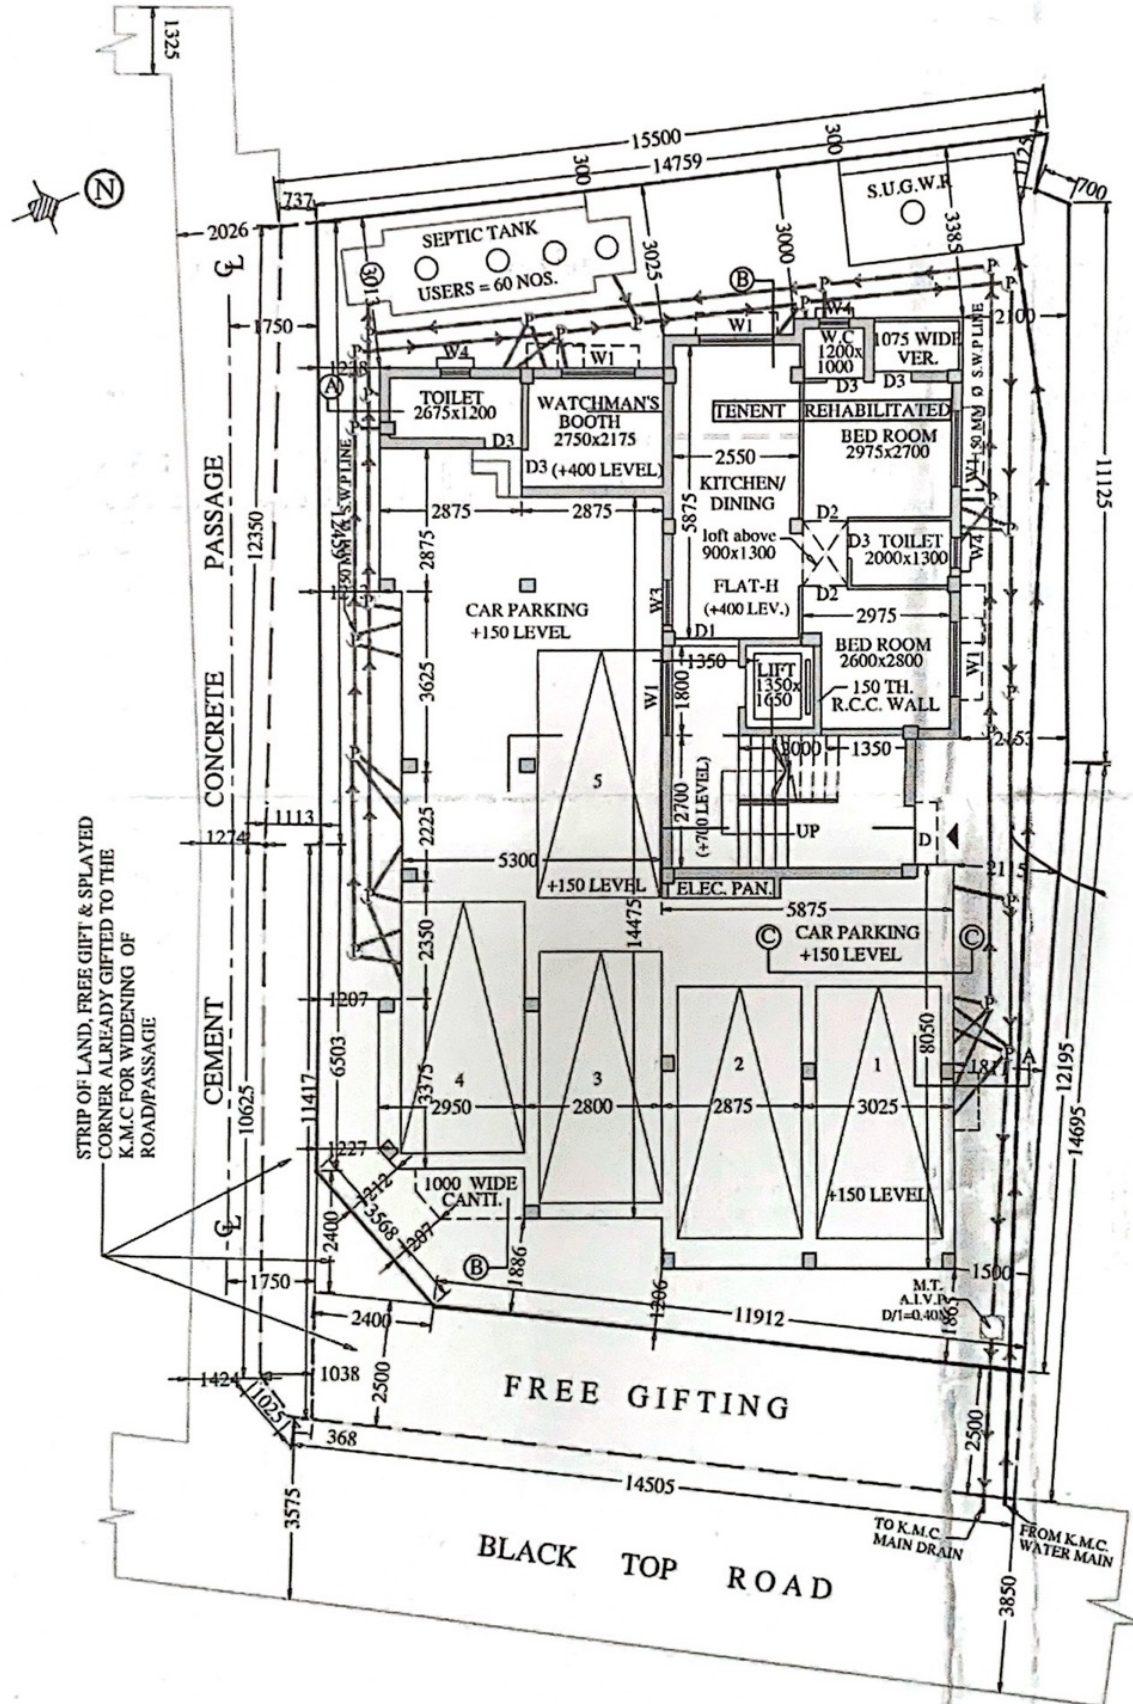

M. : 9836230603 / 7044444090

S. D. CONSTRUCTION

199, Bidhanpally, Kolkata - 700 084
(Near Jora Park)

GST : 19AHZPD6596J1ZA

Ref. No.

Date.....

GROUND FLOOR PLAN
SCALE - 1:100

Latitude: 22°27'60" N
Longitude: 88°22'11" E